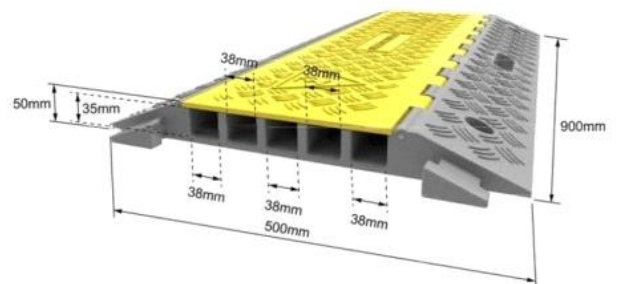

5-CHANNEL CABLE ROUTING

Article N° 1 070

Supplier : **SIGMA**
Type : **KBLBRCK5**

State of the article : **6.0 New**

Number :

3 and 5-channel cable gland retarder is undeformable and withstands temperature variations. Equipped with a carrying handle and a maxi grip on its base, our cable gland retarder is easily transportable and adheres to all types of soil.

Description

- Made of very resistant vulcanized rubber.
- Yellow non-slip plastic cover.
- Carry handle.
- Bottom equipped with a maxi grip for maximum grip!
- -Dimensions (LoxLaxH): 900 x 500 x 50 mm
- -PORTANCE: 15t / axle
- -Weight: 20kg

OPTION

We can customize the cable passages with your company logo

CHANNEL DIAMETER:

5-channel cable gland: Ø 42mm

Price (without taxes)

Purchase price

Your winn

Sales price/Unit

69.00 CHF